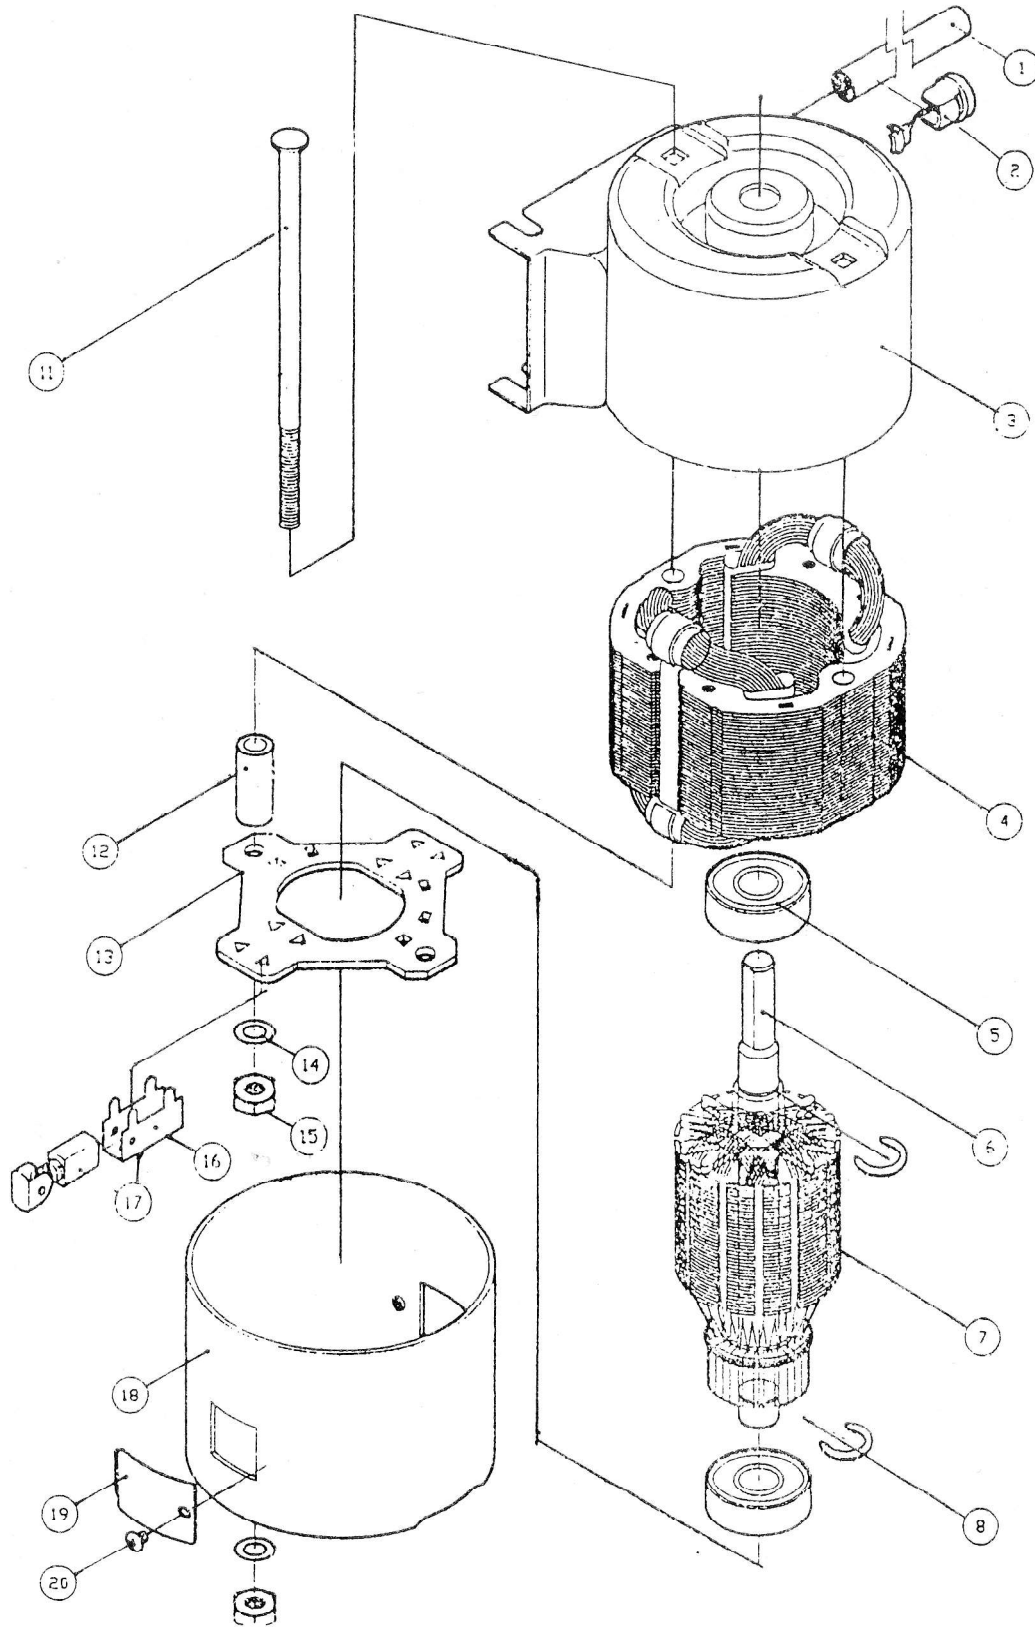

Motor alkatrészei (9)

Motor alkatrészei (9)

Ref.No.	Part No.	Description	Q'ty	Remarks
1	6003601	Cord	1	
2	6003602	Strain Relife Bushings	1	
3	6003603	Case A	1	
4	6003604	Stator Assy	1	
5	6003605	Ball Bearing	1	
6	6003606	Shaft	1	
7	6003607	Armature Assy	1	
8	6003608	C Ring	1	
11	6003611	Screw	2	
12	6003612	Pipe	1	
13	6003613	Pc Plate	1	
14	6003614	Washer	2	
15	6003615	Nut	2	
16	6003616	Carbon Holder	1	
17	6003617	Carbon Brush	2	
18	6003618	Case B	1	
19	6003619	Cover	2	
20	6003620	Screw	2