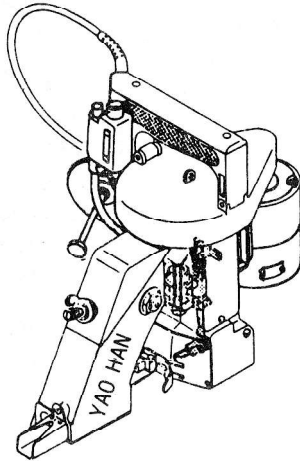

Hurokfesztő hajtó részek (4)

Hurokfesztő hajtó részek (4)

Ref.No.	Part No.	Description	Q'ty	Remarks
1	6001601	Spring Supporter Block	1	(2) 243111
2	6001602	Screw, for 6001601	1	9/64S40035
3	6001023	Screw, for 6001601	2	9/64S40005
4	6001604	Spring Supporter	1	243121
5	6001605	Spring	1	243131
6	6001606	Looper Rocker Shaft Arm (A)	1	(7)243071
7	6001435	Screw, for 6001606	1	11/64S40002
8	6001608	Roller	1	243041
9	6001609	Roller Stud Screw	1	243061
10	6001610	Nut, for 6001609	1	11/64N40201
11	6001611	Looper rocker Shaft Arm (B)	1	(12)243081
12	6001612	Screw, for 6001611	1	11/64S40009
13	6001613	Looper Rocker	1	243092
14	6001415	Screw, for 6001613	1	(14)11/64S40089
15	6001615	Looper	1	243102
16	6001451	Screw, for 6001415	1	9/64S40001
17	6001617	Looper Rocker Shaft	1	243032
18	6001618	Looper Drive Cam	1	(19)243012
18-1	6001618-1	Washer	2	-
19	6001619	Screw, for 6001618	2	15/64S28526
20	6001620	Oil Felt	1	205131