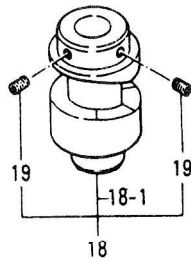

Hurokfesztő hajtó részek (4)

Hurokfesztő hajtó részek (4)

Ref.No.	Part No.	Description	Q'ty	Remarks
1	6001601	Spring Supporter Block	1	(2) 243111
2	6001602	Screw, for 6001601	1	9/64S40035
3	6001023	Screw, for 6001601	2	9/64S40005
4	6001604	Spring Supporter	1	243121
5	6001605	Spring	1	243131
6	6001606	Looper Rocker Shaft Arm (A)	1	(7)243071
7	6001435	Screw, for 6001606	1	11/64S40002
8	6001608	Roller	1	243041
9	6001609	Roller Stud Screw	1	243061
10	6001610	Nut, for 6001609	1	11/64N40201
11	6001611	Looper rocker Shaft Arm (B)	1	(12)243081
12	6001612	Screw, for 6001611	1	11/64S40009
13	6001613	Looper Rocker	1	243092
14	6001415	Screw, for 6001613	1	(14)11/64S40089
15	6001615	Looper	1	243102
16	6001451	Screw, for 6001415	1	9/64S40001
17	6001617	Looper Rocker Shaft	1	243032
18	6001618	Looper Drive Cam	1	(19)243012
18-1	6001618-1	Washer	2	-
19	6001619	Screw, for 6001618	2	15/64S28526
20	6001620	Oil Felt	1	205131