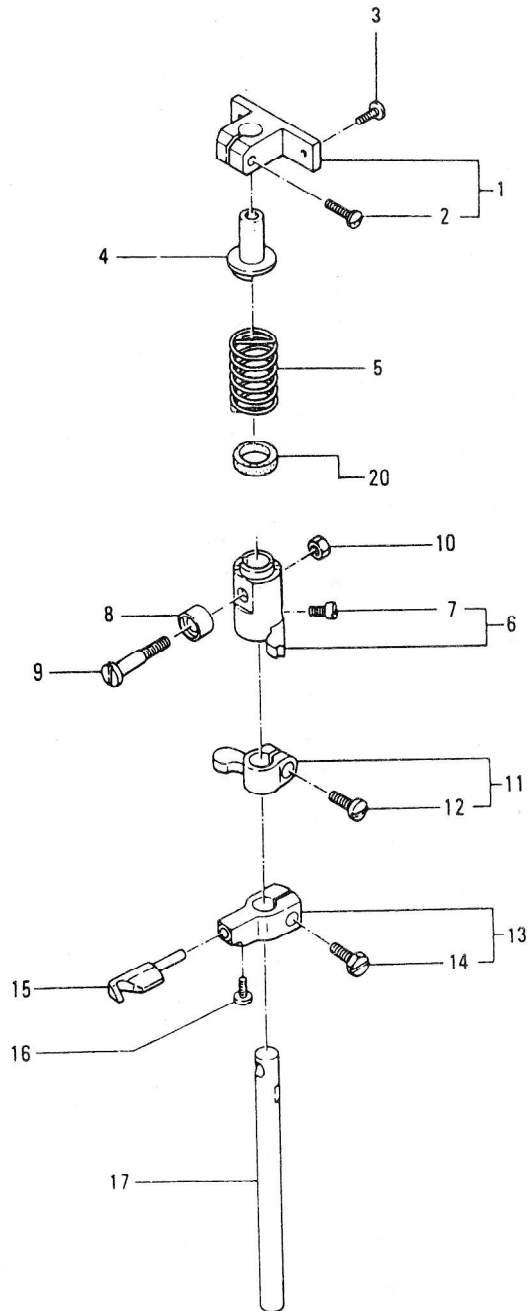

Hurokfesztő hajtó részek (4)

Hurokfesztő hajtó részek (4)

Ref.No.	Part No.	Description	Q'ty	Remarks
1	6001601	Spring Supporter Block	1	(2) 243111
2	6001602	Screw, for 6001601	1	9/64S40035
3	6001023	Screw, for 6001601	2	9/64S40005
4	6001604	Spring Supporter	1	243121
5	6001605	Spring	1	243131
6	6001606	Looper Rocker Shaft Arm (A)	1	(7)243071
7	6001435	Screw, for 6001606	1	11/64S40002
8	6001608	Roller	1	243041
9	6001609	Roller Stud Screw	1	243061
10	6001610	Nut, for 6001609	1	11/64N40201
11	6001611	Looper rocker Shaft Arm (B)	1	(12)243081
12	6001612	Screw, for 6001611	1	11/64S40009
13	6001613	Looper Rocker	1	243092
14	6001415	Screw, for 6001613	1	(14)11/64S40089
15	6001615	Looper	1	243102
16	6001451	Screw, for 6001415	1	9/64S40001
17	6001617	Looper Rocker Shaft	1	243032
18	6001618	Looper Drive Cam	1	(19)243012
18-1	6001618-1	Washer	2	-
19	6001619	Screw, for 6001618	2	15/64S28526
20	6001620	Oil Felt	1	205131