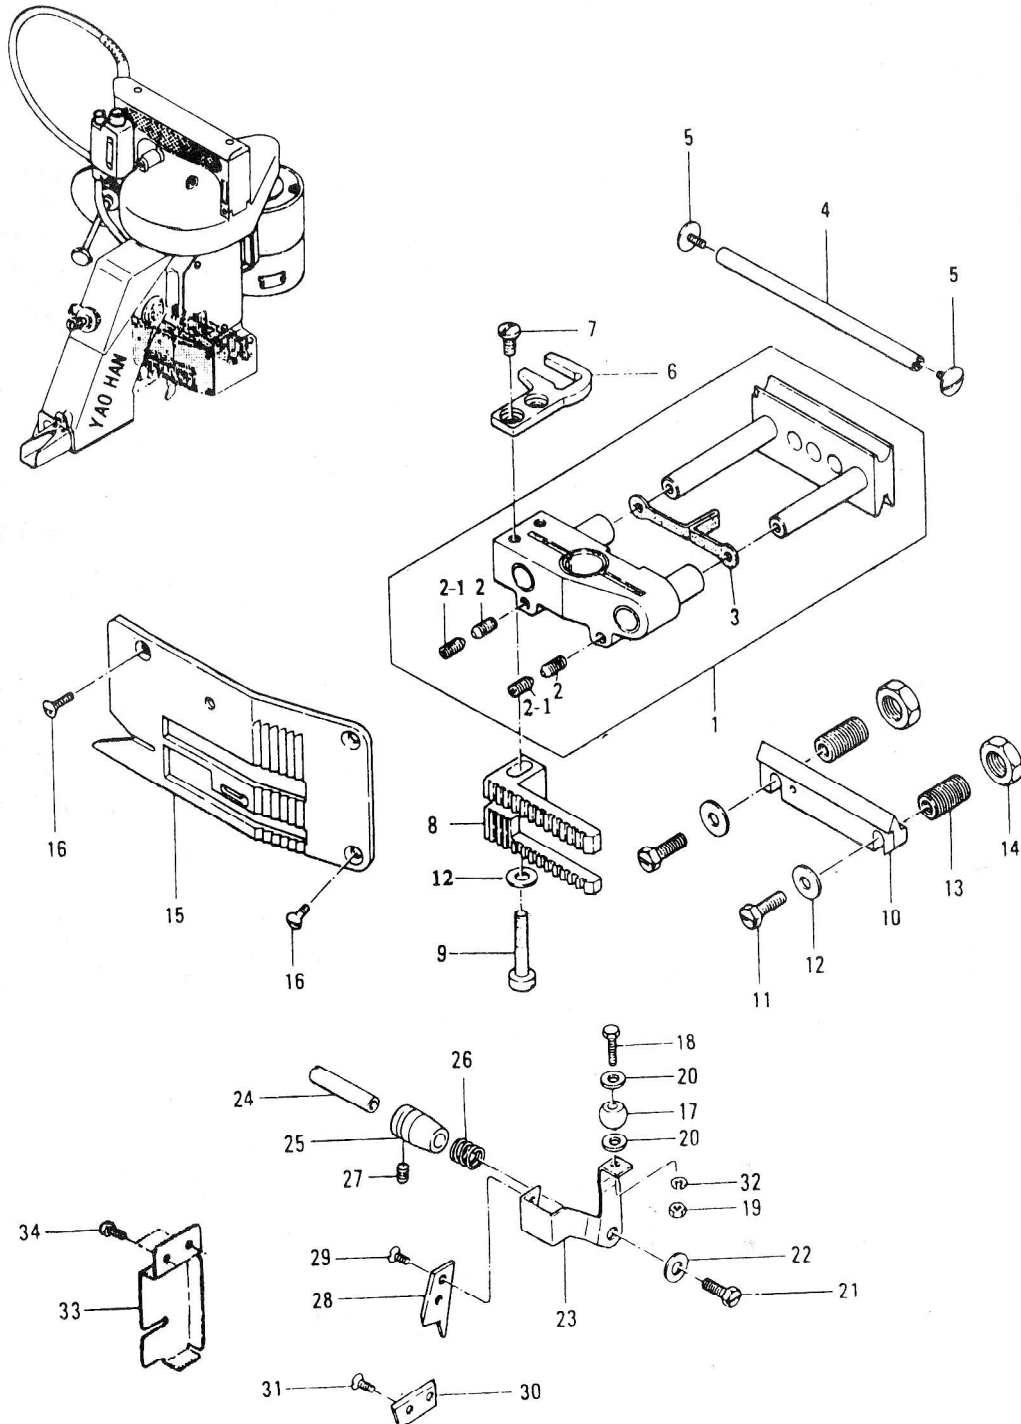

Szövettovábbító hajtó és cérvágó részek (5)

Szövetvábbitó hajtó és cérvágó részek (5)

Ref.No.	Part No.	Description	Q'ty	Remarks
1	6001801	Feed Dog Carrier Block Assembly	1	(2,3) 244011A
2	6001802	Feed Dog Support Screw (SM3/16x32x9)	2	-
2-1	6001802-1	Screw, for 6001801 (MS3/16x32x12)	2	-
3	6001803	Oil Felt	1	245391
4	6001804	Slide Block Guide Stud	1	244102
5	6001016	Screw, for 6001804	2	9/64S40011
6	6001806	Knife Bracket Extension	1	246011
7	6001807	Screw, for 6001806	2	3/16S32031
8	6001808	Feed Dog	1	244111
9	6001809	Screw, for 6001808	1	3/16S32034
10	6001810	Slide Block Adjusting	1	244081
11	6001811	Lock Bolt, for 6001813	2	3/16S32025
12	6001416	Washer, for 6001813	3	11/64W15103
13	6001813	Stud Slide Block Adjusting Support	2	244091
14	6001814	Lock Nut, for 6001813	2	3/8N24201
15	6001815	Throat Plate	1	244122
16	6001007	Screw, for 6001815	3	9/64S40005
17	6001817	Ball	1	246081
17	6001818	Bolt, for 6001817 (M3x0,5x12 1)	1	4B3x12
19	6001819	Nut, for 6001817 (M3x0,5)	1	1N3
20	6001820	Washer, for 6001817 (M3)	2	1W3
21	6001821	Screw, for 6001823	1	11/64S40049
22	6001416	Washer, for 6001823	1	11/64W15103
23	6001823	Knife Bracket	1	246021
24	6001824	Knife Bracket Pin	1	246032
25	6001825	Bushing, for 6001824	1	246042
26	6001826	Knife Tension Spring	1	246051
27	6001222	Screw, for 6001825	1	9/64S40504
28	6001828	Knife Moving	1	246061
29	6001829	Screw, for 6001828	2	1/8S40003
30	6001830	Knife Stationary	1	246071
31	6001829	Screw, for 6001830	2	1/8S40003
32	6001832	Spring Lock Washer (M3)	1	3W3
33	6001833	Knife Cover	1	245561
34	6002017	Screw, for 6001833	2	1/8S40006