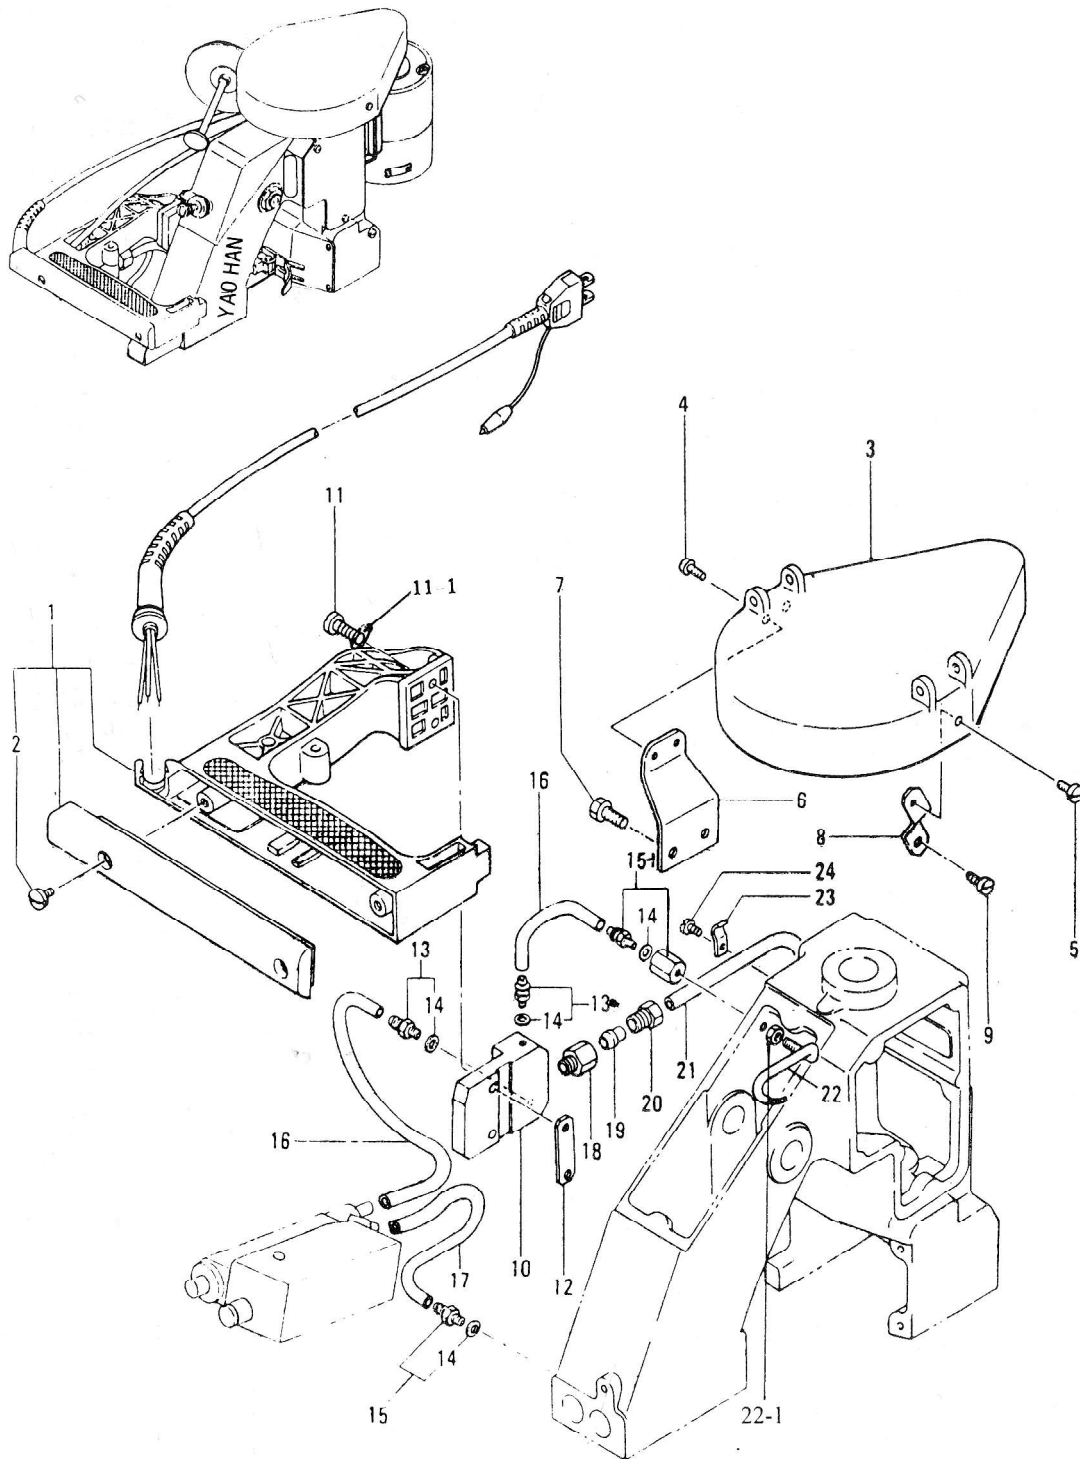

Speciális alkatrészek az N600S-hez (7)

Speciális alkatrészek az N600S-hez (7)

Ref.No.	Part No.	Description	Q'ty	Remarks
1	6001203	Handle	1	(3)
2	6001016	Screw	2	9/64S40011
3	6002203	Pulley Cover	1	-
4	6001023	Screw, for	2	9/64S40005
5	6001023	Screw, for	1	9/64S40005
6	6002206	Pulley Cover Holder A	1	241242
7	6002012	Screw, for 6002206	2	-
8	6002208	Pulley Cover Holder B	1	241231
9	6001023	Screw, for 600208	1	9/64S40005
10	6002210	Handle Base	1	241223
11	6001212	Screw, for 6002212	2	-
11-1	6001212-1	Washer	1	-
12	602212	Handle Base Holder	1	241253
13	6001216	Joint (BN-5-6)	2	(14)D07021
14	6001217	Washer	4	E03014
15	6001216	Joint (BN-5-6)	2	(14)D07021
15-1	6001218	Joint	1	245471
16	6002216	Oil Tube (6x95 1),with oil felt	2	8FU2-6x95F
17	6002217	Oil Tube (6x70 1), with oil felt	1	8FU2-6x70F
18	6002218	Joint	1	D07022
19	6002219	Compression Sleeve	1	D07023
20	6002220	Compression Bushing	1	D07024
21	6002221	Oil Tube (6x135 1), with oil felt	1	8FN2-4x135K
22	6002222	Oil Pipe	1	245462
22-1	6001219	Nut	1	1N4
23	6002223	Tube Clip (PC4-1)	1	D07009
24	6001023	Screw, for 6002223	1	9/64S40005